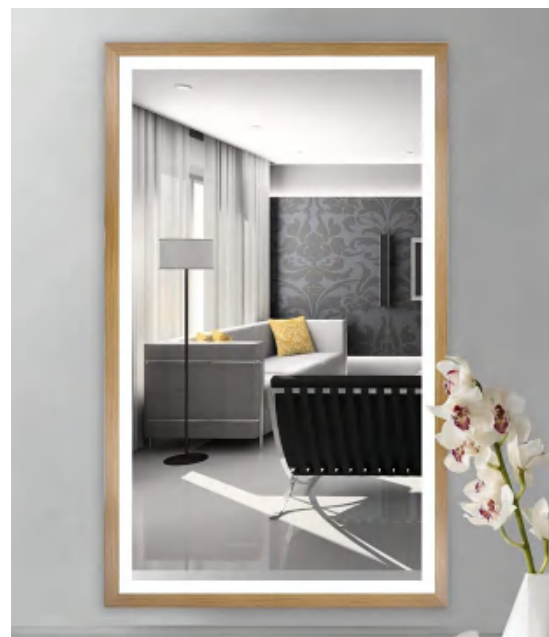

Wooden Framed Mirrors

BM-WL13

BM-WL14

BM-WL15

BM-WL16