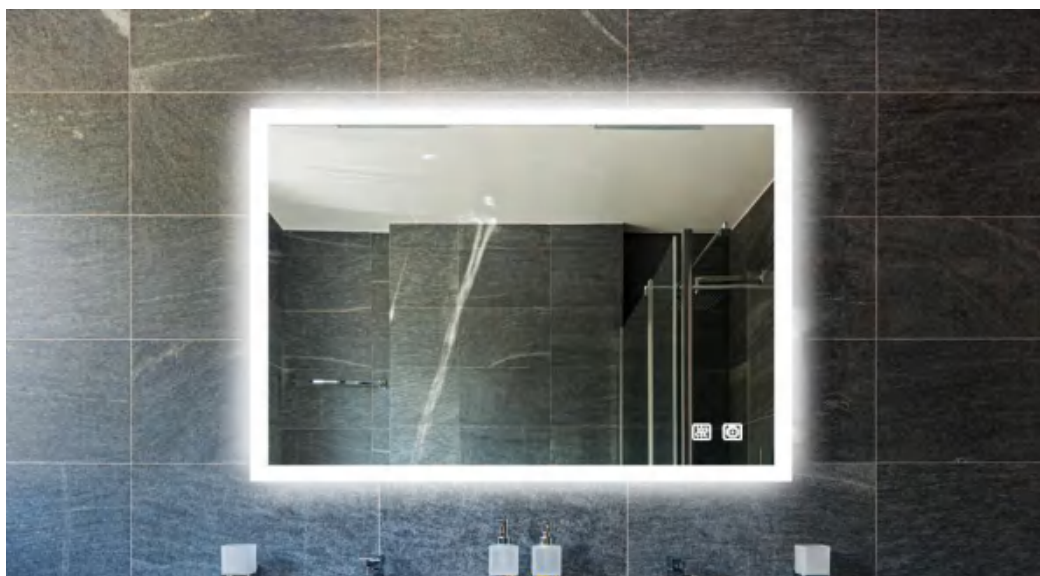

Optional Functions