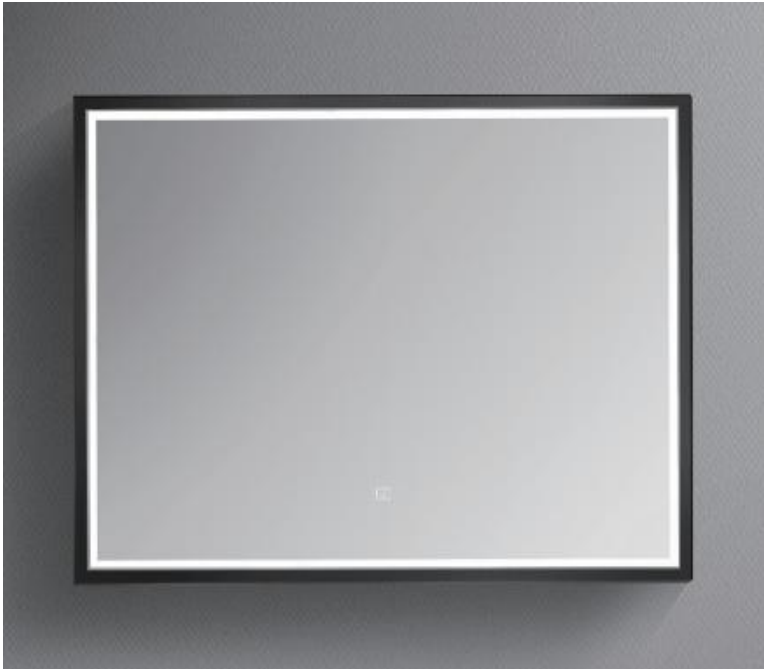

Model BM-WL2