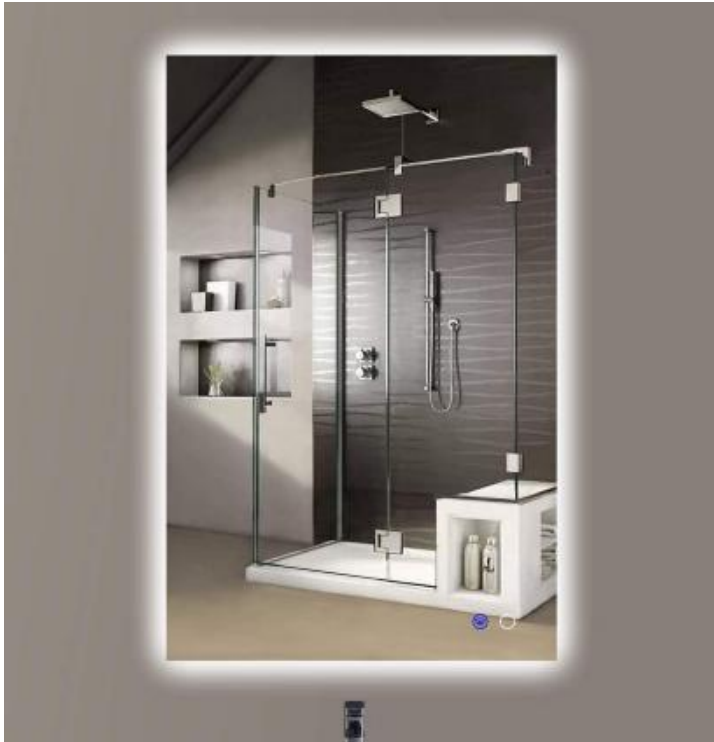

Model BM7

Key Features

- ETL/cETL/CE/RoHS certificated for lighted mirror
- Copper-free environmental friendly silver mirror
- Lighting source: 2835/5050 LED strips
- Lighting Color(CCT): 3000K/4000K/6000K
- UL/CE LED driver, Input: AC 110-240V, 50/60HZ
- Convenient vertical and horizontal installation

Popular Sizes

- 24”w x 36”h
- 36”w x 36”h
- 48”w x 36”h
- 60”w x 36”h

Or More Custom Sizes

Optional Functions