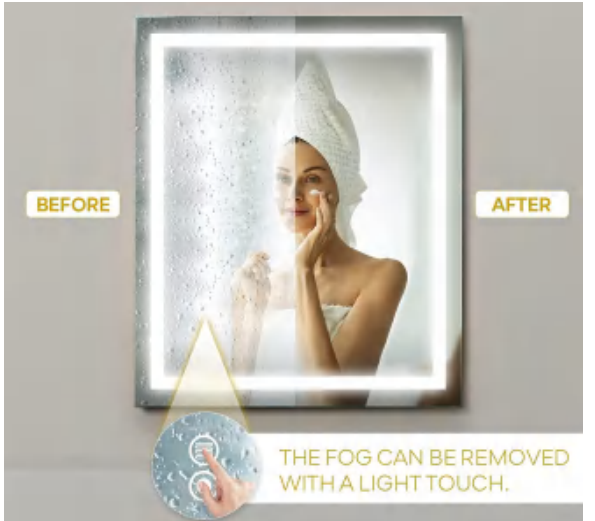

Custom intelligent functions

The most popular functions are with touch dimmer switch to adjust the lighting brightness and lighting color and with defogger.

More custom functions

Regular Lighted Mirror

Model BM1