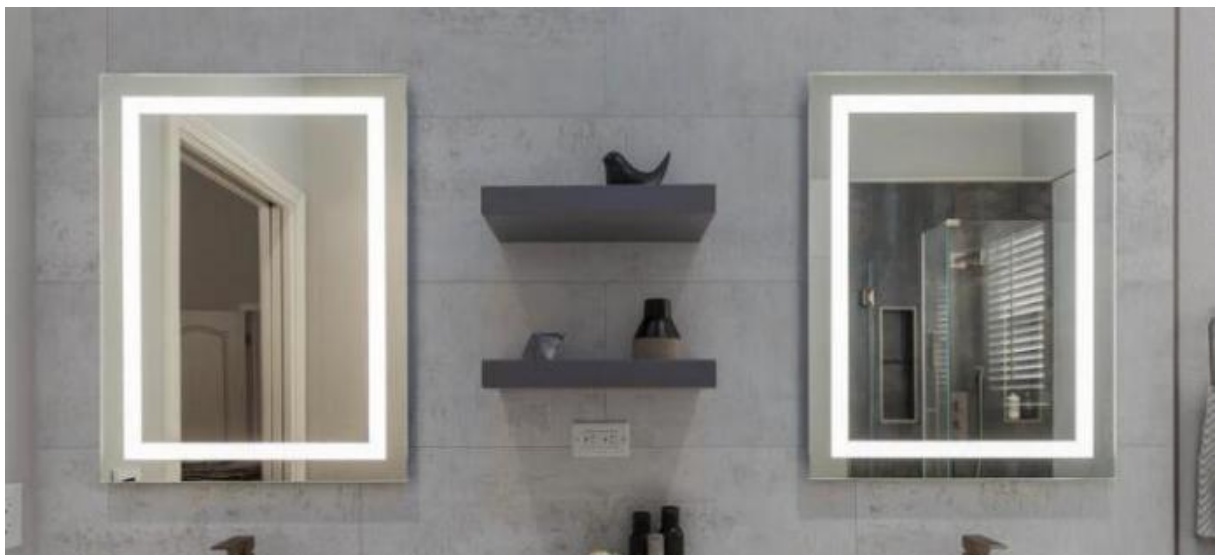

Optional Smart Functions

 Anti Fog High Definition	 Touch Switch	 Smart Touch Dimmer	 Adjustable CCT	 LED Clock	 3-7x Magnifying	 Bluetooth Speaker	 More As Your Needs