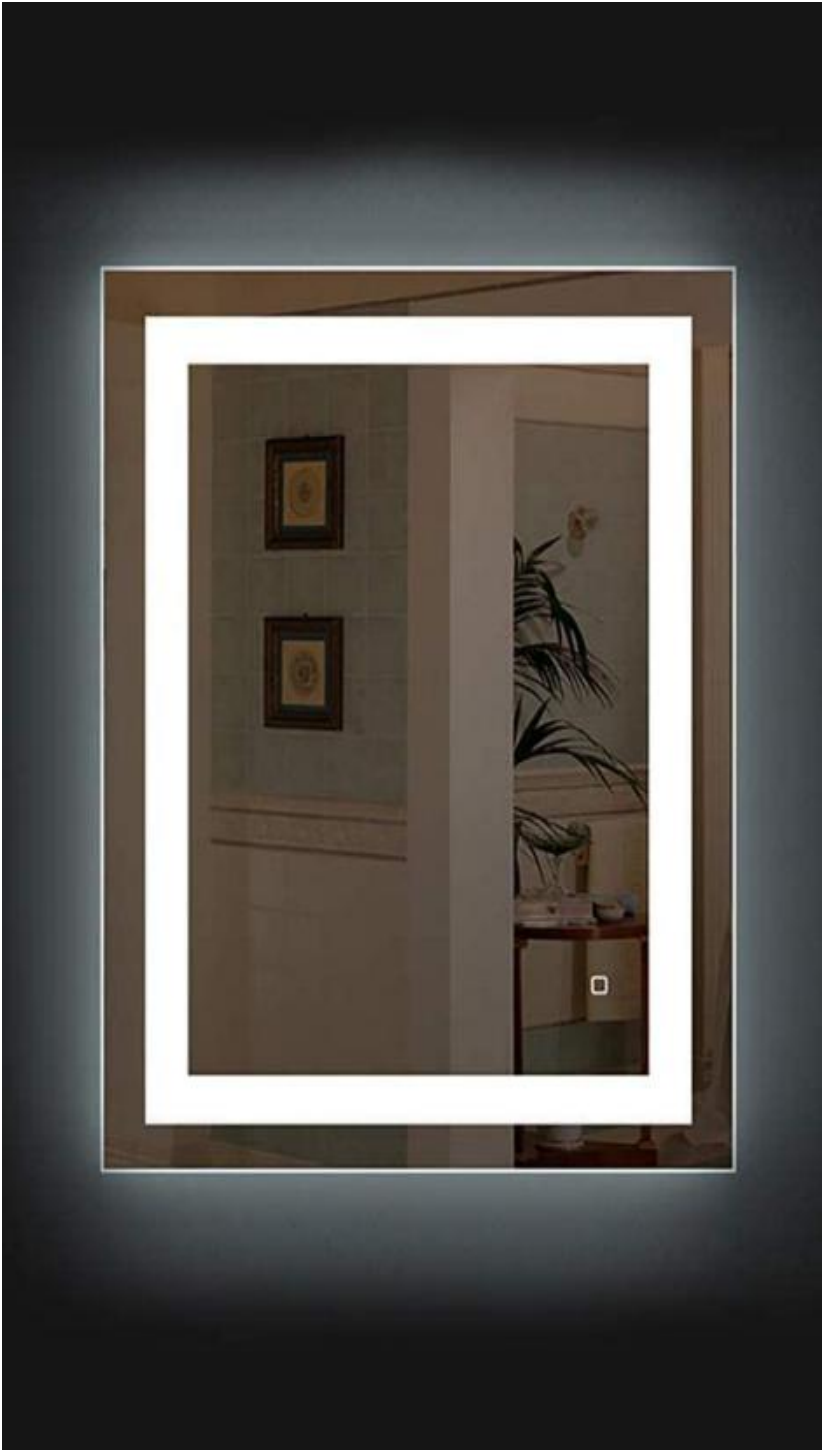

Custom intelligent functions

The most popular functions are with touch dimmer switch to adjust the lighting brightness and lighting color and with defogger.