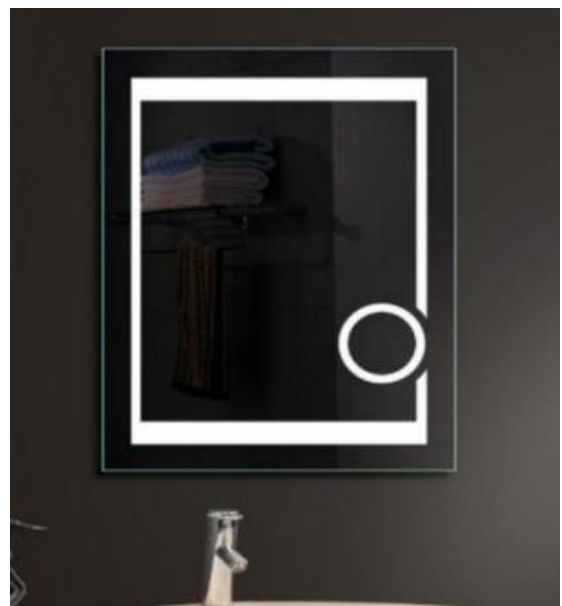

More Regular Lighted Mirrors

BM16