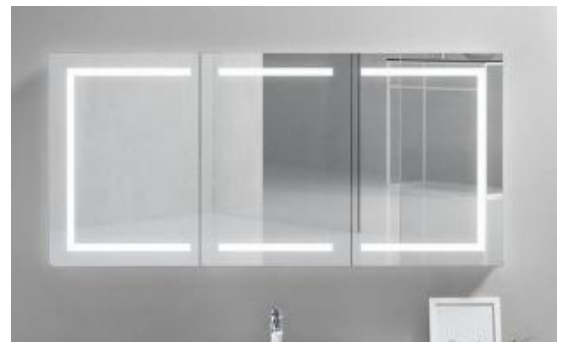

Optional Doors Number