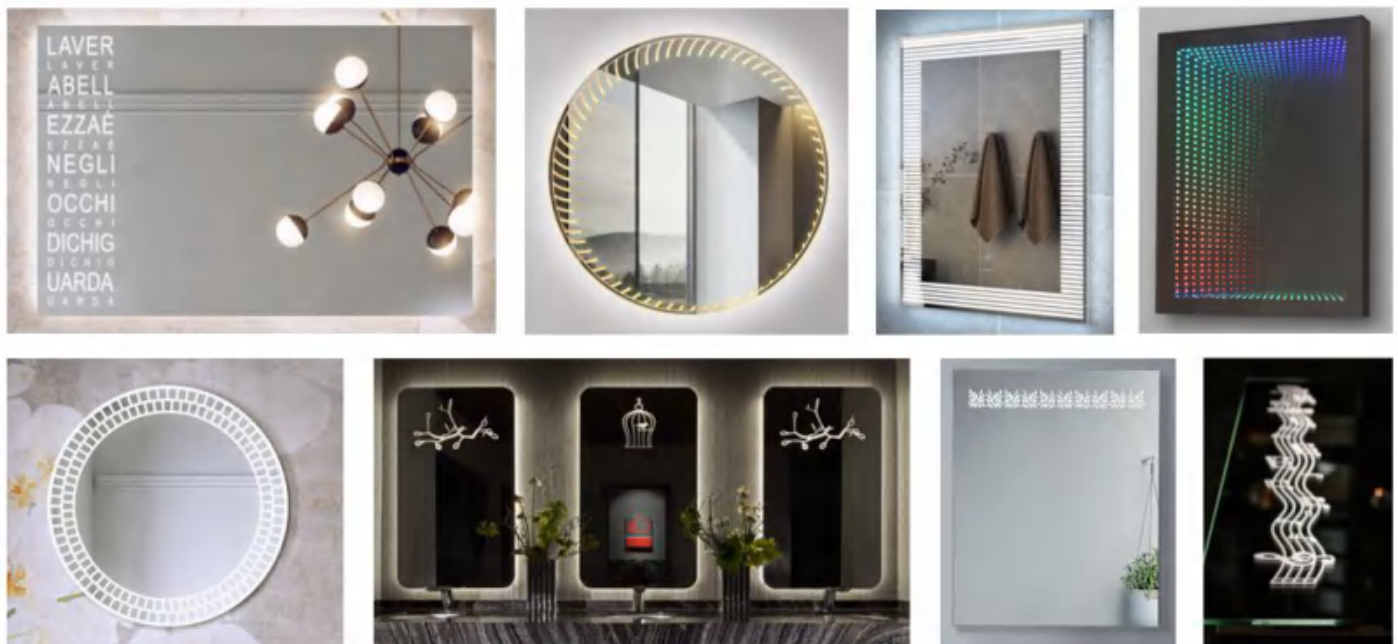

The mirror's sizes can be made up to 110"(2.8m)

The mirror's shape can be made into rectangular, round, oval, irregular etc.

And the frosted area and the lighting color can be also custom-made to provide unique designs.