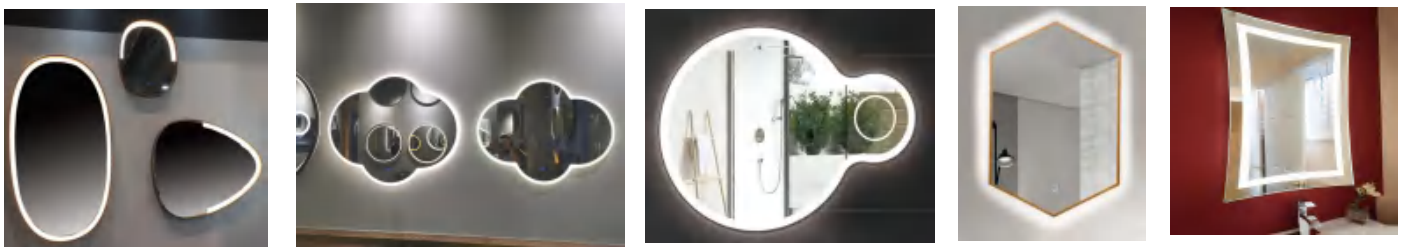

The mirror's sizes can be made up to 110"(2.8m)

The mirror's shape can be made into rectangular, round, oval, irregular etc.

And the frosted area and the lighting color can be also custom-made to provide unique designs.

Key Features

- ETL/cETL/CE/RoHS certificated for lighted mirror
- Copper-free environmental friendly silver mirror
- Lighting source: 2835/5050 LED strips
- Lighting Color(CCT): 3000K/4000K/6000K
- UL/CE LED driver, Input: AC 110-240V, 50/60HZ
- Convenient vertical and horizontal installation

Popular Sizes

- 24”w x 36”h
- 36”w x 36”h
- 48”w x 36”h
- 60”w x 36”h

Or More Custom Sizes

Optional Functions

Model BM3

Key Features

- ETL/cETL/CE/RoHS certificated for lighted mirror
- Copper-free environmental friendly silver mirror
- Lighting source: 2835/5050 LED strips
- Lighting Color(CCT): 3000K/4000K/6000K
- UL/CE LED driver, Input: AC 110-240V, 50/60HZ
- Convenient vertical and horizontal installation